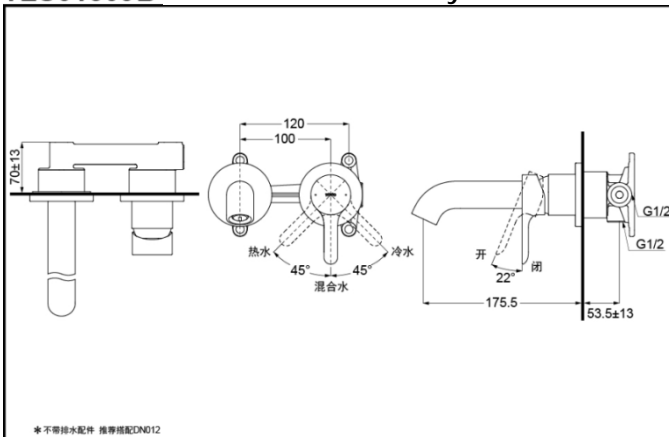

TOTO

Wall-Mounted Lavatory Faucet

TLS01309B
TLS01310B

TLS01309B
(W/O pop-up waste)

TLS01310B
(W/O pop-up waste)

FEATURES

- Elegant appearance.
- Beautiful curves reveal elegant taste.
- Easy installation and usage.
- Unique aerial technology , smooth and moderate flow presents more comfort experience and saves water as well.

Reduce The
Water
Technology

TLS01309B Wall-Mounted Lavatory Faucet

*TOTO(CHINA) CO.,LTD. All rights reserved.

TLS01310B Wall-Mounted Lavatory Faucet

*TOTO(CHINA) CO.,LTD. All rights reserved.

TOTO(CHINA) CO.,LTD. www.toto.com.cn

SPECIFICS

Water Inlet Requirement :
0.05MPa(Dynamic
Pressure)~1.0MPa(Static
Pressure)

Water Efficiency : Grade1
Spout : Bubbler equipped

Others

Series : LB