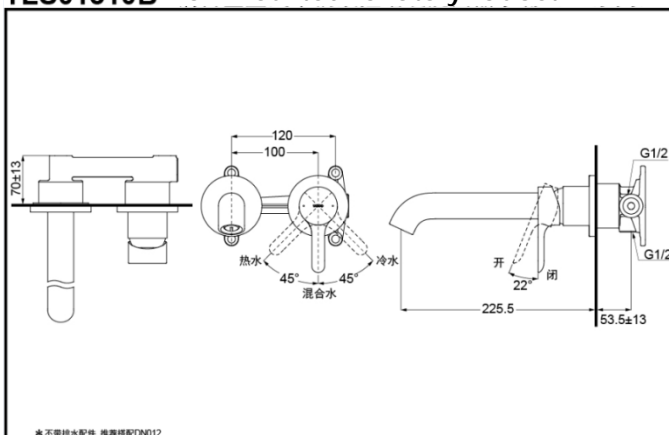

TOTO

Wall-Mounted Lavatory Faucet

TLS01309B
TLS01310B

TLS01309B
(W/O pop-up waste)

TLS01310B
(W/O pop-up waste)

FEATURES

- Elegant appearance.
- Beautiful curves reveal elegant taste.
- Easy installation and usage.
- Unique aerial technology , smooth and moderate flow presents more comfort experience and saves water as well.

Reduce The
Water
Technology

TLS01309B Wall-Mounted Lavatory Faucet

*TOTO(CHINA) CO.,LTD. All rights reserved.

TLS01310B Wall-Mounted Lavatory Faucet

*TOTO(CHINA) CO.,LTD. All rights reserved.

TOTO(CHINA) CO.,LTD. www.toto.com.cn

SPECIFICS

Water Inlet Requirement :
0.05MPa(Dynamic
Pressure)~1.0MPa(Static
Pressure)

Water Efficiency : Grade1
Spout : Bubbler equipped

Others

Series : LB